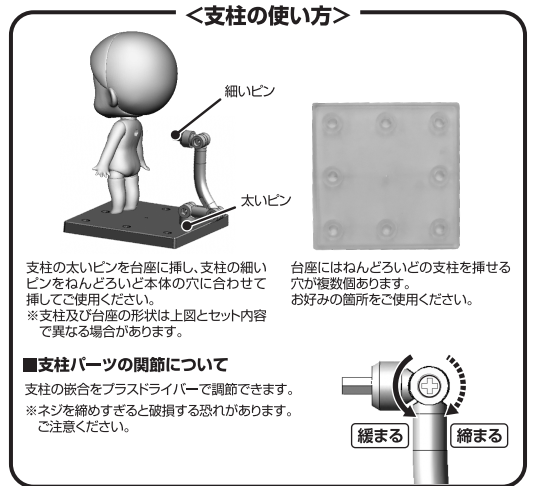

(株)グッドスマイルカンパニー カスタマーサポート係  
 お問い合わせ: <https://support.goodsmile.com/>

**セット内容**

※一部パーツはプラスチック(透明トレイ)裏に封入されている場合がございます。

**■パーツB C D Fの取り付け方**

図のように取り付けてください。

**HANDLING INSTRUCTIONS**

GOOD SMILE COMPANY

**Nendoroid Anna Yanami**

**WARNING: CHOKING HAZARD** This is not a toy. For ages 15 and up.

**Caution**

- Product contains small parts which may pose a choking hazard. It is not suitable for children under 15 years of age.
- Product may have sharp points and edges which may cause injury or damage. Please take care while opening, handling, and storing.
- Do not point, wave, or throw this product at others. Product is designed for display purposes only.
- Applying force in unintended directions may damage the product.
- Do not leave product on shelves, tables, or other furniture for extended periods of time as colors may transfer onto other surfaces.
- Do not leave the product in hot or humid areas. Avoid leaving it in direct sunlight or near other sources of heat such as heating appliances.
- Product does not stand on its own. Please use the stand included.
- Customer support is only available for damaged products, not for damaged packaging.