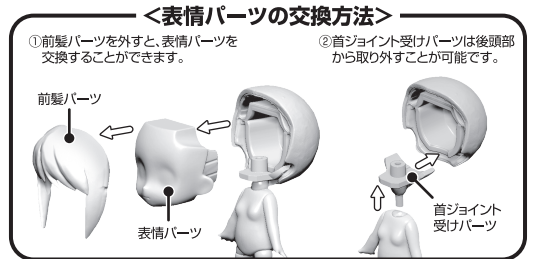

(株)グッドスマイルカンパニー カスタマーサポート係  
 お問い合わせ: <https://support.goodsmile.com/>

**セット内容**

※一部パーツはプラスチック(透明トレイ)裏に封入されている場合がございます。

**■パーツB C D Fの取り付け方**

図のように取り付けてください。

**HANDLING INSTRUCTIONS**

GOOD SMILE COMPANY

**Nendoroid Anna Yanami**

**WARNING: CHOKING HAZARD** This is not a toy. For ages 15 and up.

**Caution**

- Product contains small parts which may pose a choking hazard. It is not suitable for children under 15 years of age.
- Product may have sharp points and edges which may cause injury or damage. Please take care while opening, handling, and storing.
- Do not point, wave, or throw this product at others. Product is designed for display purposes only.
- Applying force in unintended directions may damage the product.
- Do not leave product on shelves, tables, or other furniture for extended periods of time as colors may transfer onto other surfaces.
- Do not leave the product in hot or humid areas. Avoid leaving it in direct sunlight or near other sources of heat such as heating appliances.
- Product does not stand on its own. Please use the stand included.
- Customer support is only available for damaged products, not for damaged packaging.